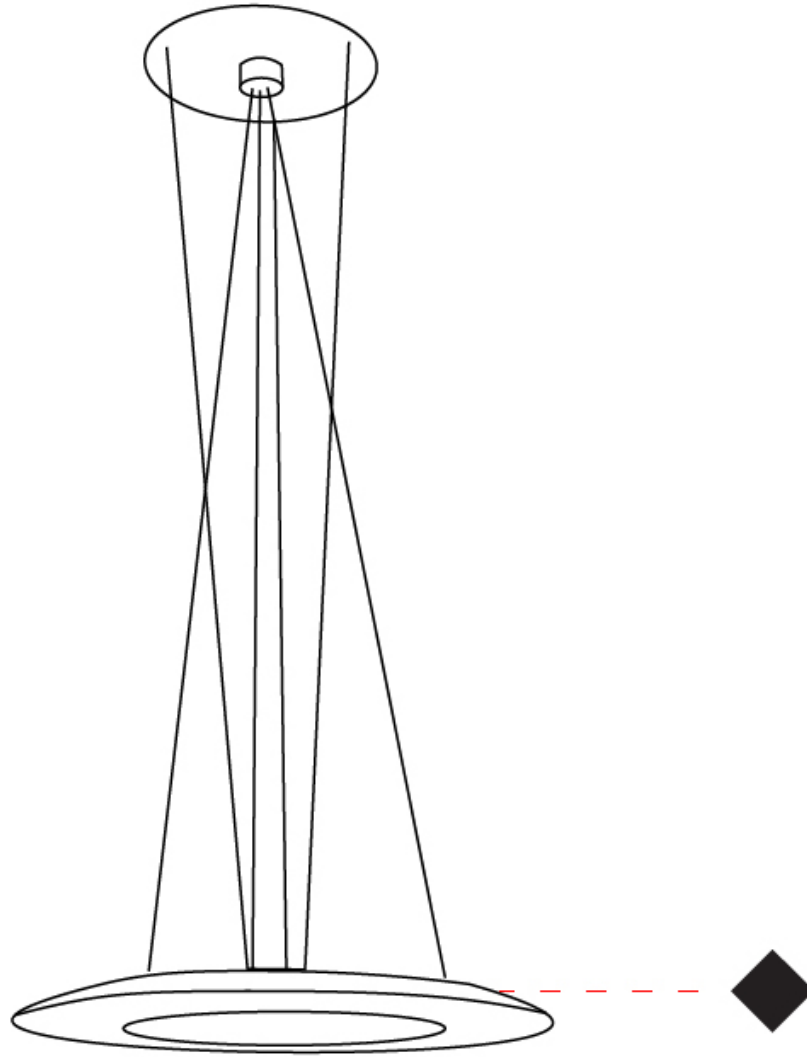

LADY B SUSPENSION

D41052-

PROJECT _____

TYPE _____

SPECIFIER _____

QUANTITY _____

DATE _____

D