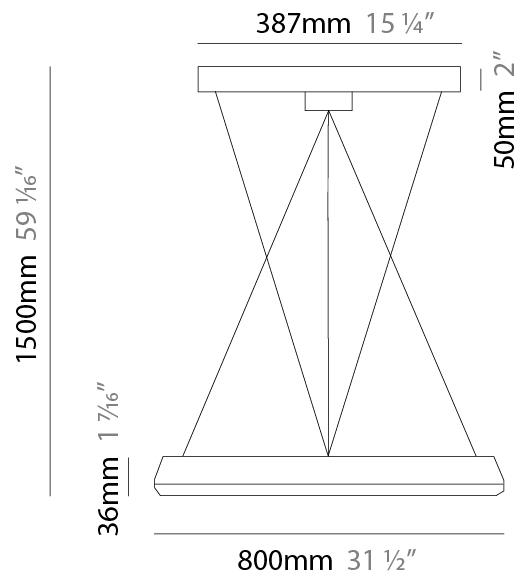

LADY B SUSPENSION

D41051-

base number   Finish
Options

PROJECT	_____
TYPE	_____
SPECIFIER	_____
QUANTITY	_____
DATE	_____

1. To build a product code in our configurator select the specify button on the base model # product page
2. To build a manual product code on this datasheet choose from the options listed below in blue font and add the suffix to the base model #

GENERAL

Series: Lady B
Partner: Icone
Division: Design
Installation: Suspension
Product Type: Pendant
Mounting Location: Ceiling
Light Distribution: Direct

PHYSICAL

Shape: Round
Diameter (mm): 800
Diameter (in): 31 1/2
Height (mm): 36
Height (in): 1 7/16
Max. Overall Height (mm): 1500
Max. Overall Height (in): 59 1/16
Fixture Finish: WHI / BLK
Fixture Material: Aluminum

ELECTRICAL

Lamp Type: LED
Input Wattage (W): 85
Dimming: 0-10V Dimming
Driver Included: Yes
Driver Location: Integrated
Driver Type: Constant Voltage - 120/277Vac
Driver Class: Class 2
Input Voltage (V): Universal
Output Voltage (V): 24
Upon Request: Integral: Non-dimming 120/277Vac

LED

Color Temperature (°K): 2700 / 3000
Nominal Lumen (lm): 9000
CRI: >90 CRI
Lamp Life (hrs): 50000

OPTICAL

RATINGS AND CERTIFICATIONS

Certified By: Certified for North American Standards
IP rating: IP20